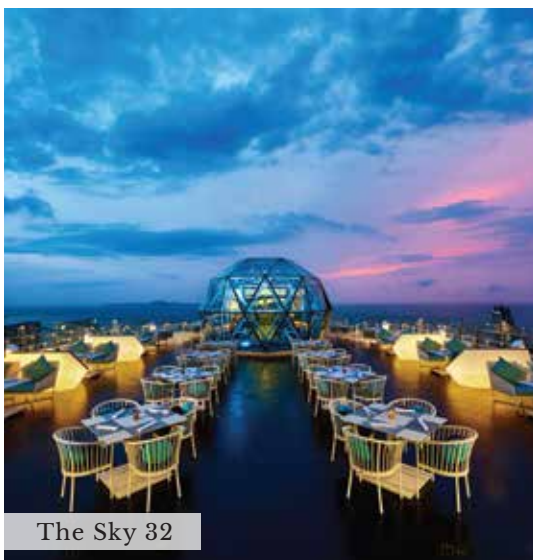

CHINESE BREAKFAST

DIRECT TO TERMINAL 21 SHOPPING MALL

KID'S FRIENDLY

LET'S RELAX SPA

A JOURNEY OF DISCOVERY

Strategically located in North Pattaya with direct access to Terminal21 Pattaya Shopping Mall, Grande Centre Point Pattaya is an ideal destination for both business and leisure travelers. A destination within a destination itself, this newest location to our collection features abundant activities and facilities to keep the whole family entertained.