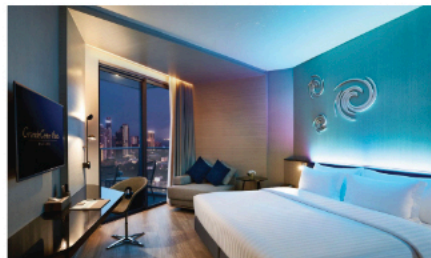

Type of Room	No. of Rooms	Size (sqm)
Superior Seaview	64	34
Deluxe Seaview	224	34
Deluxe Corner Seaview	72	34
Panoramic Suite Seaview	36	64
Deluxe Family Connecting	36	68
Two-Bedroom Panoramic Suite	36	98

## ROOM & SUITES

- Private balcony
- Hollywood Twin or King bed
- Air conditioning
- Washlet
- Cable/Satellite smart TV
- Universal plugs
- Complimentary coffee & tea
- Complimentary toiletries
- Hair dryer
- Refrigerator
- In-room Safe box
- Iron/ironing board upon request
- Microwave upon request